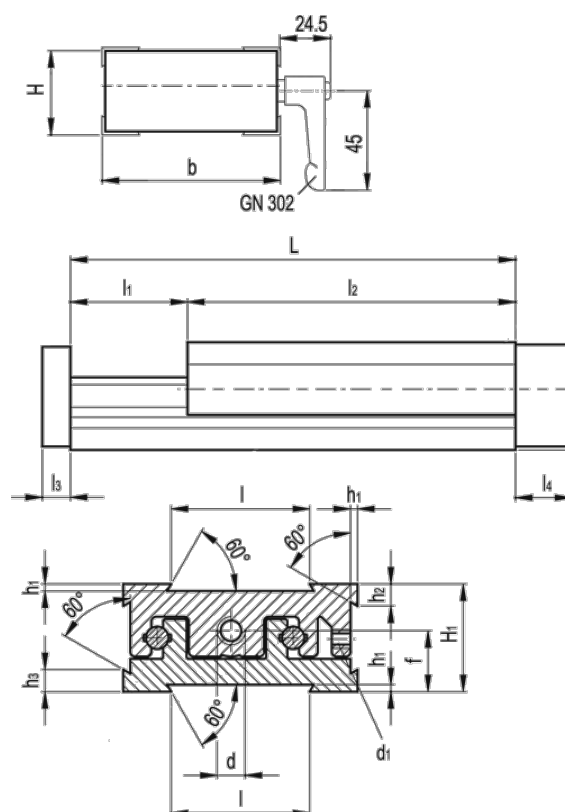

# Data Sheet

Article number: 20783033

Description: Adjustable slide unit  
GN 900-120-260-100-S-2

## Measures

b = 120	h3 = 13.8
d = M10x1	l = 80
d1 = M5	L - l1 = 260-100
f = 26.3	l2 = 160
H = 45.0	l3 = 10
h1 = 2.0	l4 = 18
H1 = 46	
h2 = 13.8	